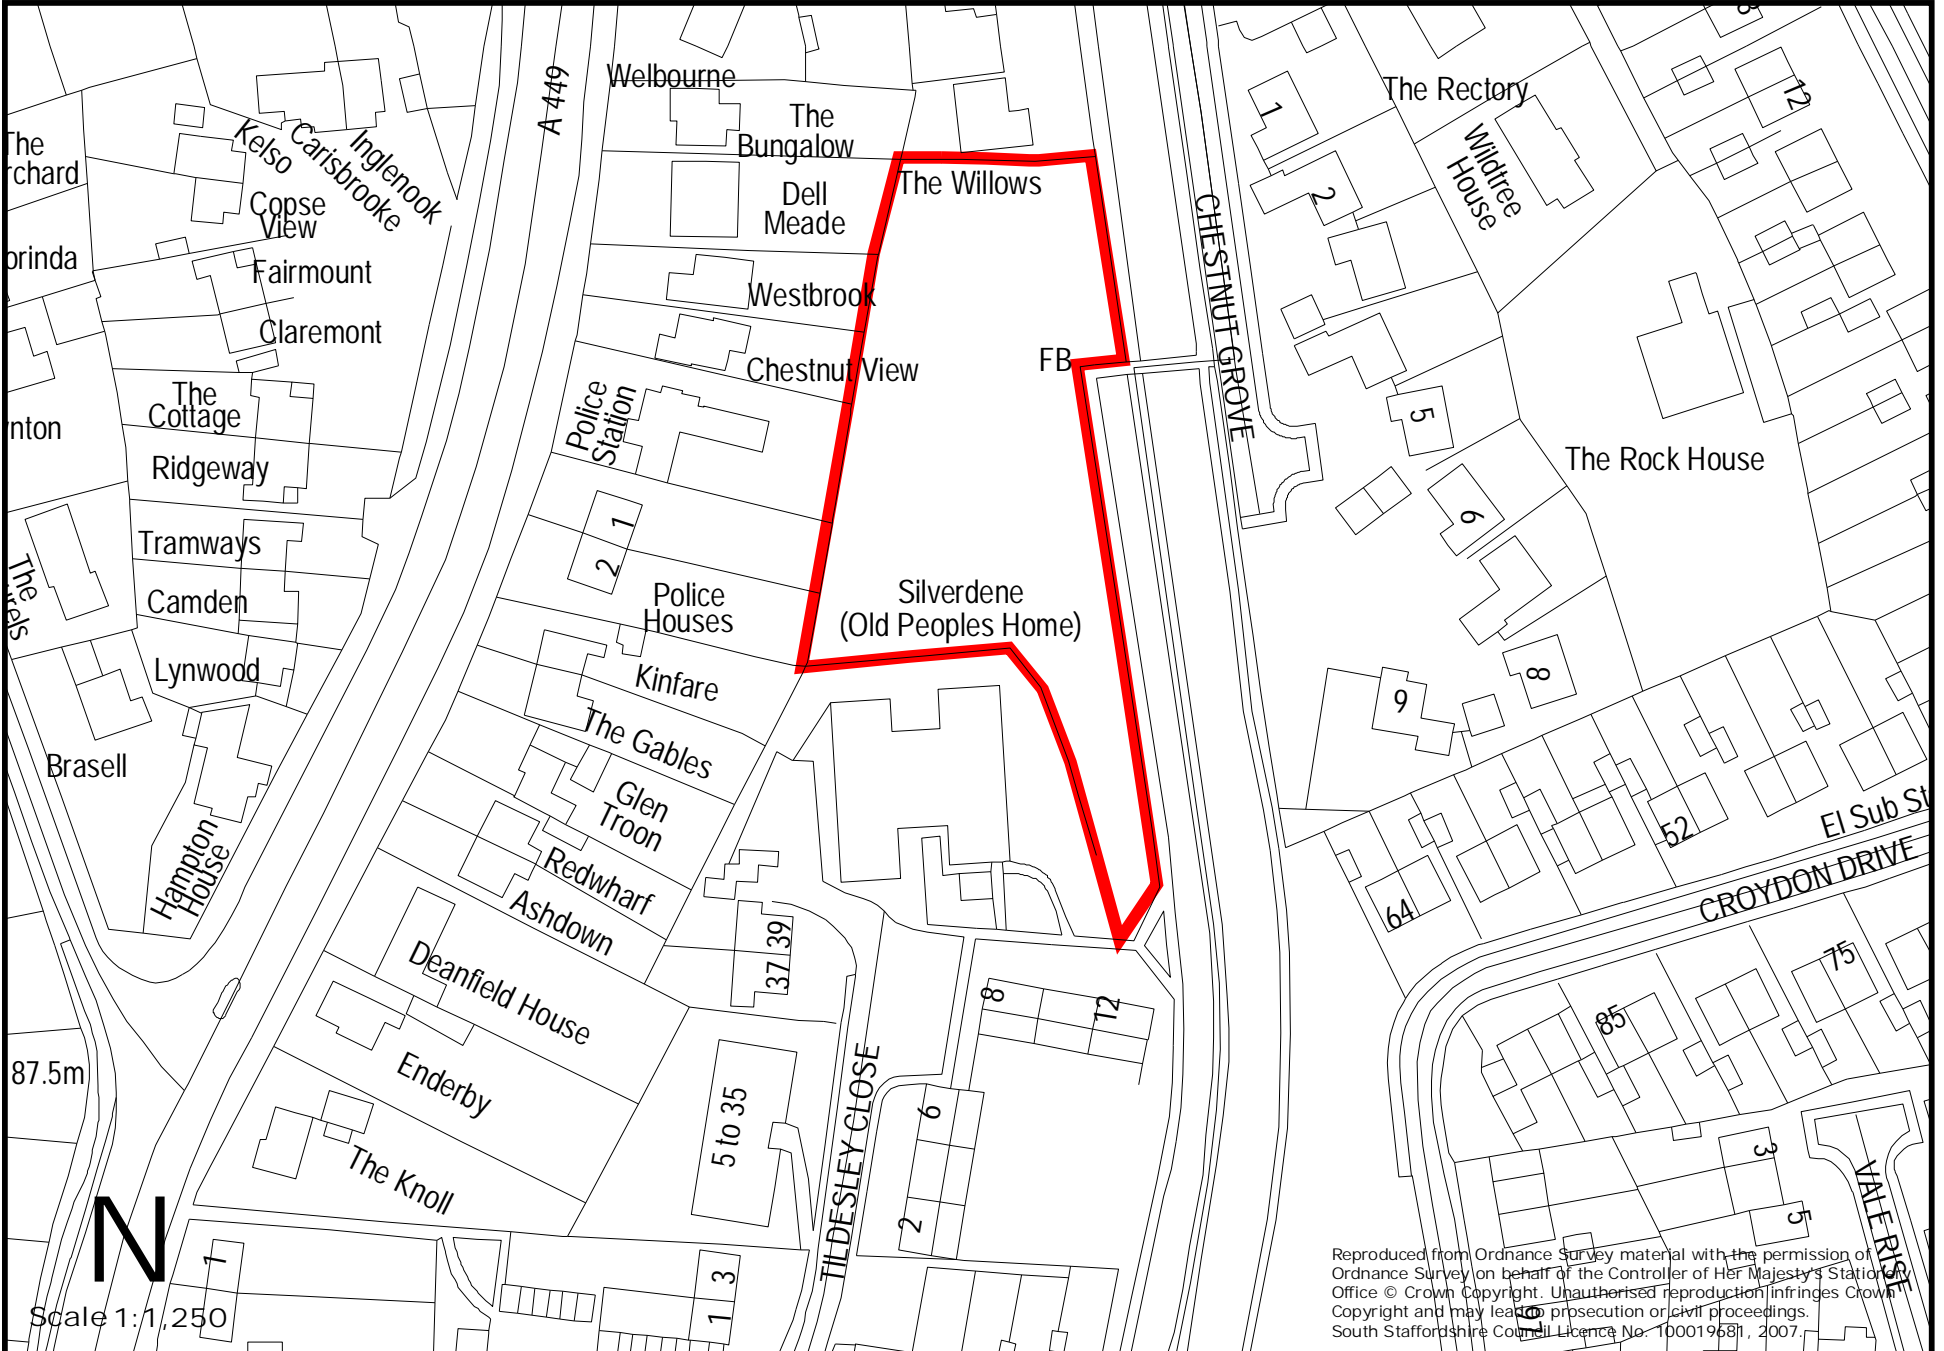

# Disposal of Public Open Space Adjoining Silverdene, Tidesley Close, Penkridge

Reproduced from Ordnance Survey material with the permission of Ordnance Survey on behalf of the Controller of Her Majesty's Stationery Office © Crown Copyright. Unauthorised reproduction infringes Crown Copyright and may lead to prosecution or civil proceedings. South Staffordshire Council Licence No. 100019681, 2007.